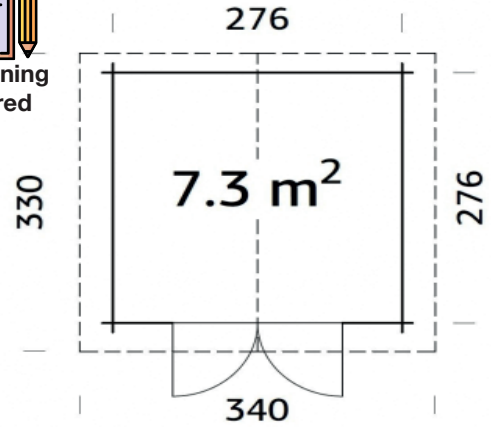

NEW JERSEY 2

The New Jersey 2 is perfect for keeping your tools and other equipment safe from theft and other unwanted hands, so provides a wonderful solution to all of your storage needs.

276 x 276cm

28mm

15.7m³

7.3m²

151 x 175cm

Option

Not Included-Optional

19mm

N/A

FULL SPECIFICATION

CABIN SIZE:	276 x 276cm x 194cm
WALL THICKNESS:	28mm
VOLUME:	15.7m ³
AREA:	7.3m ²
DOOR OPENING:	151 x 175cm
WINDOW OPENING:	Option
FLOORS BOARDS:	Option
ROOF BOARDS:	19mm
ROOF OVERHANG:	N/A
UNDER PLANNING:	Yes