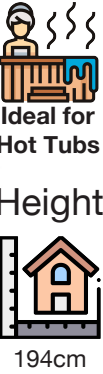

NEW JERSEY 2

The New Jersey 2 is perfect for keeping your tools and other equipment safe from theft and other unwanted hands, so provides a wonderful solution to all of your storage needs.

276 x 276cm

28mm

15.7m³

7.3m²

151 x 175cm

Option

Not Included-Optional

19mm

N/A

FULL SPECIFICATION

CABIN SIZE:	276 x 276cm x 194cm
WALL THICKNESS:	28mm
VOLUME:	15.7m ³
AREA:	7.3m ²
DOOR OPENING:	151 x 175cm
WINDOW OPENING:	Option
FLOORS BOARDS:	Option
ROOF BOARDS:	19mm
ROOF OVERHANG:	N/A
UNDER PLANNING:	Yes